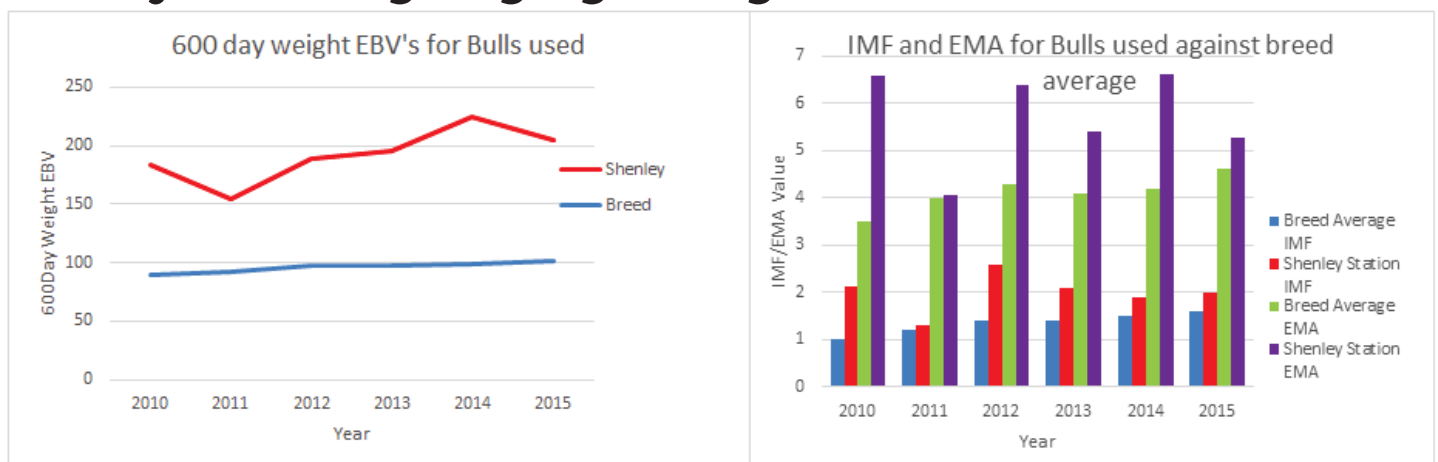

SHENLEY STATION

1st Annual Production Sale

Temuka Saleyards

Tuesday 24th April 2018

Commencing at 10am

825 AngusPure Eligible Calves

Powerful genetics for top end finishers

- Mean Calving November (5 Months old)
- Average raw IMF 6.9 in replacement heifers
- Early finishing, high grading